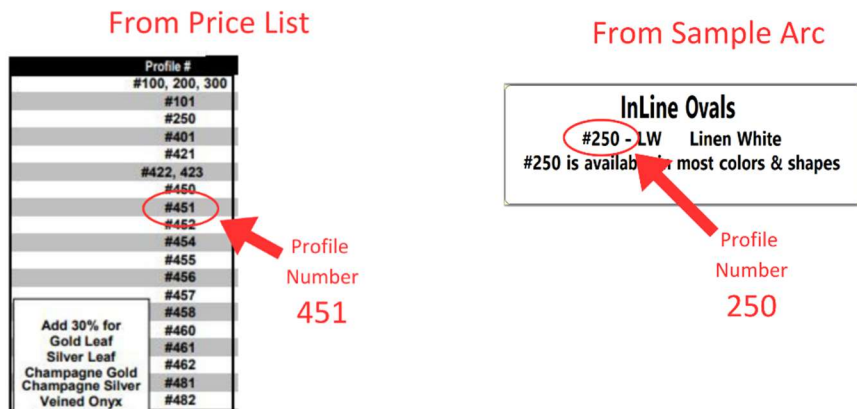

How to Enter InLine Oval Products into FrameReady

To enter InLine Ovals products into FrameReady you will need to know:

1. Profile Number

- A 3-digit number that is listed with frame picture.

2. Shape Code

- Each shape has a letter assigned to it. You will need to know the letter for that shape.

3. Size Code

- **Only Standard sizes** are found in the Point of Sales software. Use the chart to determine the Size code
- **If the desired size is not listed, it may be available as a custom size.**
 - Page 11 of the pricelist has custom pricing
 - Or contact our Sales team 1-800-456-1232 or sales@inlineovals.com

| Round Corner Rectangles | |
|-------------------------|------|
| Size | Code |
| 3.5x5 | 0305 |
| 4x5 | 0405 |
| 5x7 | 0507 |
| 6x8 | 0608 |
| 8x10 | 0810 |
| 9x12 | 0912 |
| 9x13 | 0913 |
| 11x14 | 1114 |
| 12x16 | 1216 |
| 12x20 | 1220 |
| 14x17 | 1417 |
| 14x20 | 1420 |
| 16x20 | 1620 |
| 18x24 | 1824 |
| 20x24 | 2024 |
| 22x28 | 2228 |
| 24x30 | 2430 |
| 24x36 | 2436 |
| 30x36 | 3036 |
| 30x40 | 3040 |