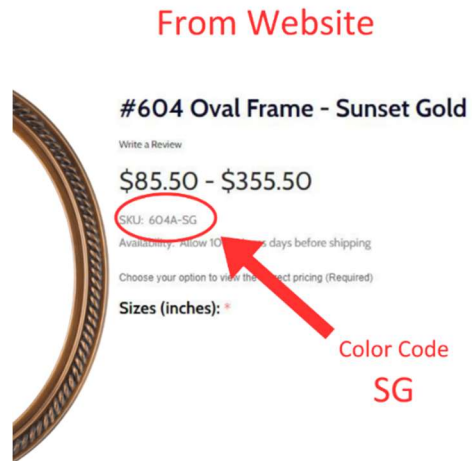

| Hearts | |
|--------|------|
| Size | Code |
| 6x6 | 0606 |
| 9x9 | 0909 |
| 14x14 | 1414 |
| 19x19 | 1919 |

| Oblongs | |
|---------|------|
| Size | Code |
| 6x14 | 0614 |
| 12x20 | 1220 |

| Hexagons | |
|------------------|------|
| Size | Code |
| 9 5/8 x 14 11/16 | 1015 |
| 12x20 | 1220 |
| 14x24 | 1424 |

4. Color Code

- The color code is 2 or 3 letters found after the Name, or at the end of the SKU.

Color Code
SG

Color Code
SG

From Sample Arc

Color Code
LW

Enter this information into FrameReady:

The Product ID is listed in FrameReady in the following order: